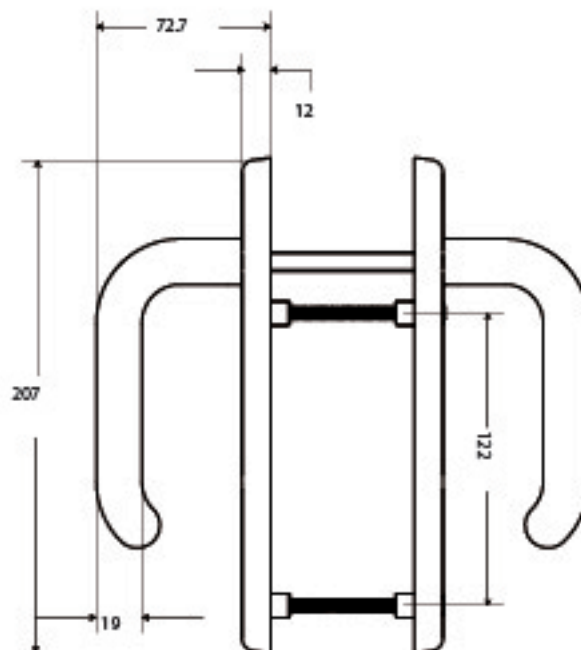

# Technical Drawing

## CGG938

Stirling Espag Lever Set 92mm 316g Stainless Steel

**Toolfix**  
Joinery & Construction Supplies

All dimensions are in mm and are nominal.  
Fab&Fix reserves the right to change specification without notice.  
It is the responsibility of the door manufacturer to ensure that the finished product meets any required safety and performance specification.