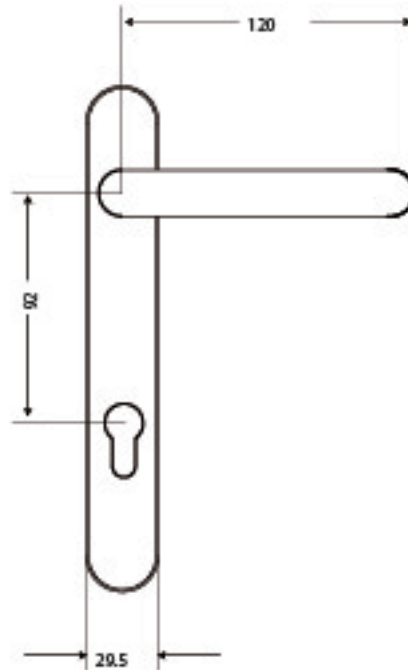

# Technical Drawing

## CGG938

Stirling Espag Lever Set 92mm 316g Stainless Steel

**Toolfix**  
Joinery & Construction Supplies

All dimensions are in mm and are nominal.  
Fab&Fix reserves the right to change specification without notice.  
It is the responsibility of the door manufacturer to ensure that the finished product meets any required safety and performance specification.