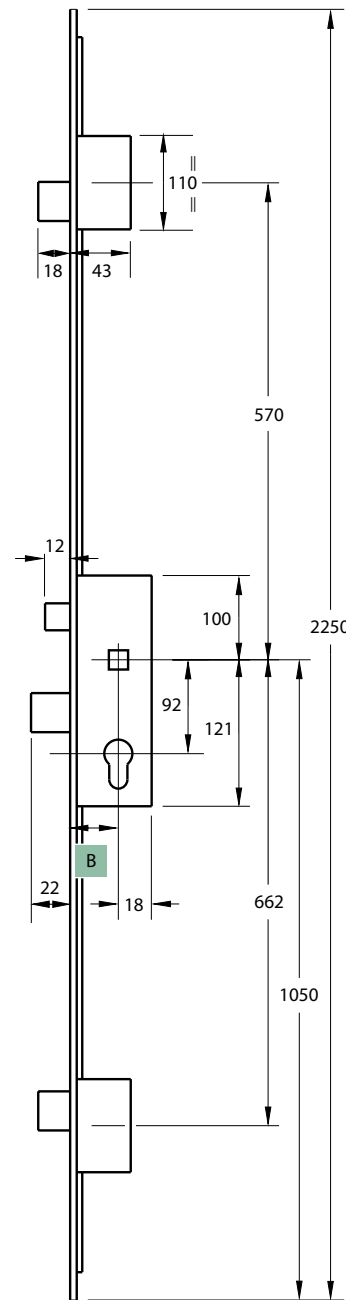

Technical Drawing

RLZ406

ERA 2-Linear Bolt Multi-Point Lock - 45mm Backset

Toolfix
Joinery & Construction Supplies

Bottom of door