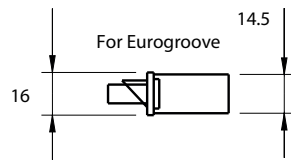

Technical Drawing

RLZ406

ERA 2-Linear Bolt Multi-Point Lock - 45mm Backset

Toolfix
Joinery & Construction Supplies

Bottom of door