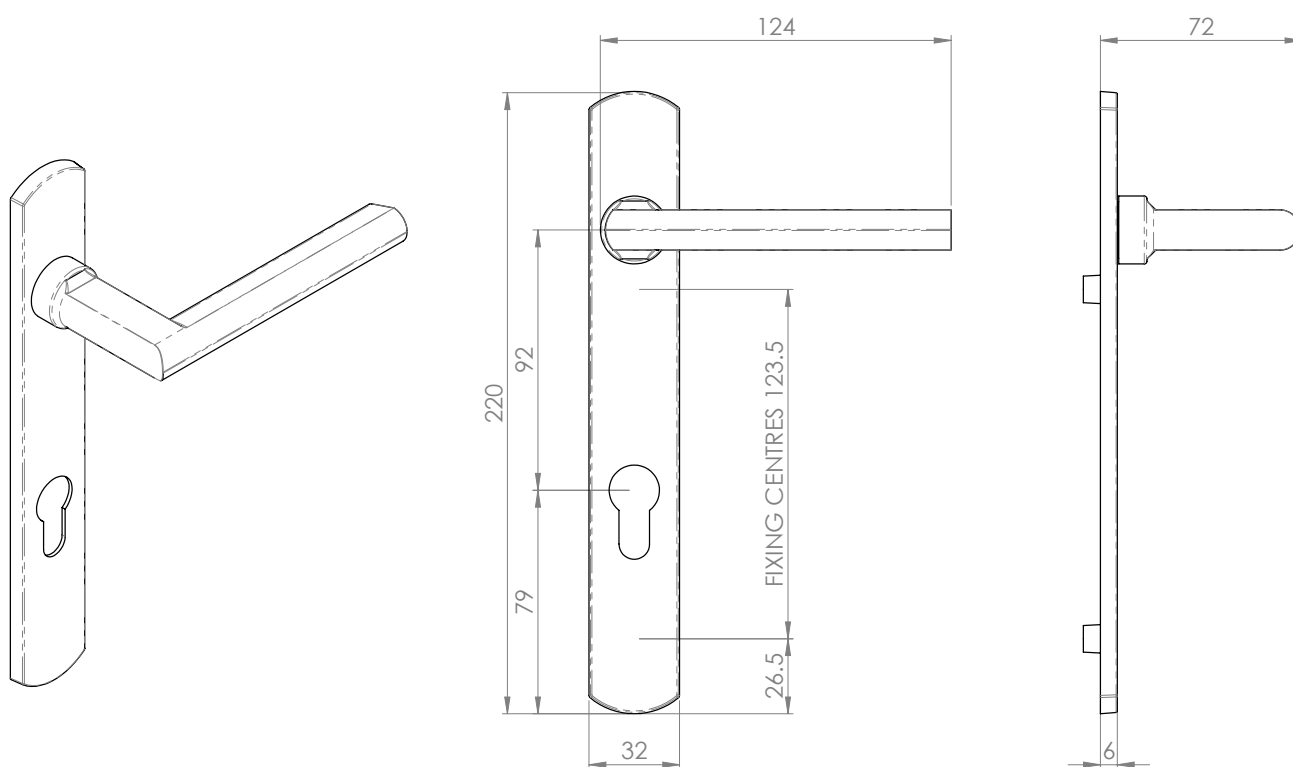

Technical Drawing

CGG975

Weyborne Lever Set 92mm 316g Stainless Steel

Toolfix
Joinery & Construction Supplies

This drawing is the property of Carlisle Brass Limited, all design rights reserved