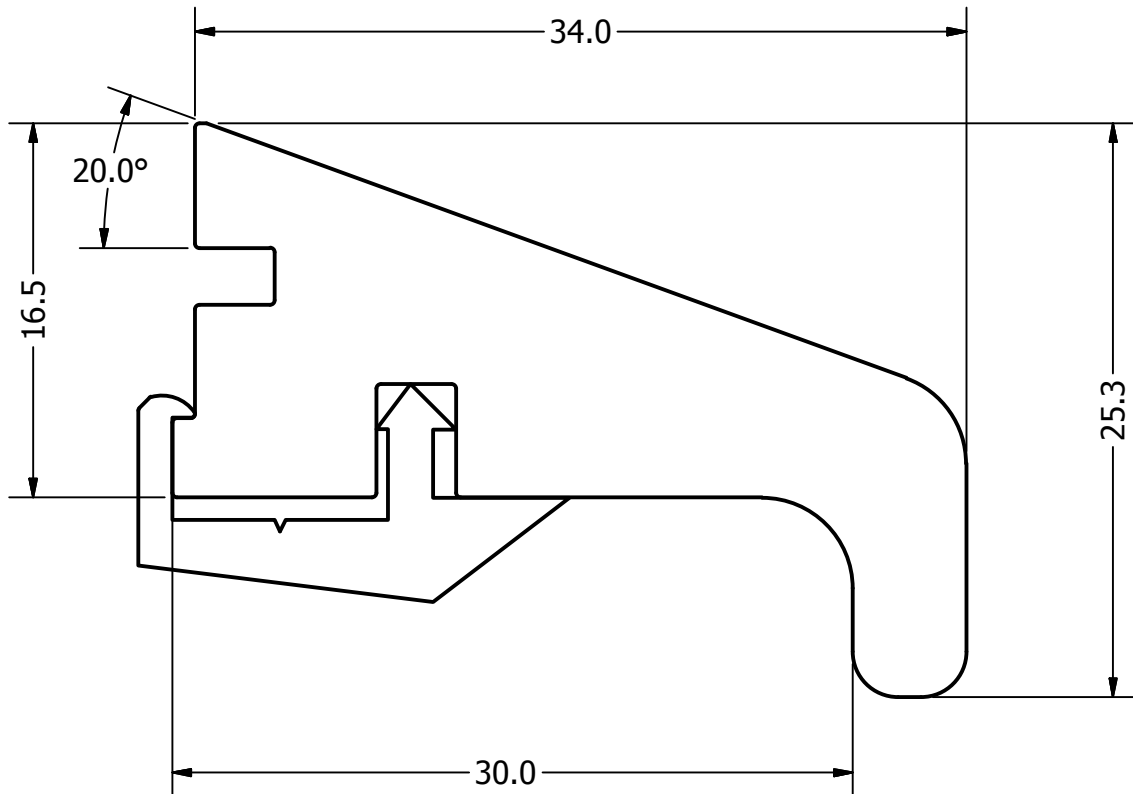

Q-Wood - Product Drawing

Quantum Profile Systems Ltd.
Salmon Fields, Royton, Oldham, Lancashire, OL2 6JG
Tel: 0161 627 4222 Fax: 0161 627 4333 email: info@quantum-ps.co.uk

SCALE 1 : 1

Product: QW-DB2 with Clip QW-DBC1

Scale: 3:1

Material: WPC

QPSL

This drawing should be used for illustration purposes only. It cannot be used as a specification of the part. For more information please call 0161 627 4222 or mailto: CustomerService@quantum-ps.co.uk